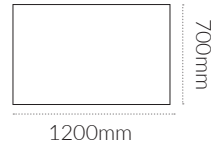

Top Max:

Flush:

OR