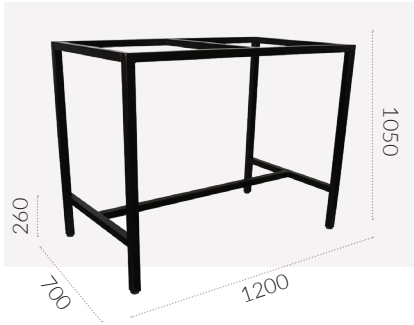

BARCELONA

1200mm & 1800mm Bar Frames

ORIGIN: China **USE:** Indoor **WARRANTY:** 12 Months

DIMENSIONS:

1200MM

 18.7 kg

1800MM

 22.5 kg

CODES:

Black - BBBA120BK

Black - BBBA180BK

FINISHES:

Mild Steel

Black

BARCELONA

1200mm & 1800mm Bar Frames

SPECIFICATIONS:

Frame:

Hole Depth: 38mm

Square: 38 x 38mm

Steel Gauge: 1.5mm

Assembly:

[Instructions -->](#)

Feet: