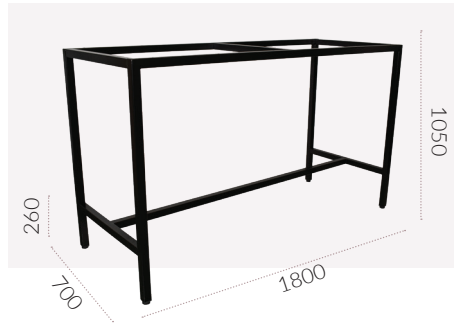

BARCELONA

1200mm & 1800mm Bar Frames

ORIGIN: China **USE:** Indoor **WARRANTY:** 12 Months

DIMENSIONS:

1200MM

 18.7 kg

1800MM

 22.5 kg

CODES:

Black - BBBA120BK

Black - BBBA180BK

FINISHES:

Mild Steel

Black

BARCELONA

1200mm & 1800mm Bar Frames

SPECIFICATIONS:

Frame:

Hole Depth: 38mm

Square: 38 x 38mm

Steel Gauge: 1.5mm

Assembly:

[Instructions -->](#)

Feet: