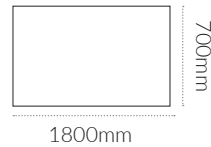

PRODUCT MAINTENANCE:

Powdercoated Mild Steel:

1. Regularly dust surface with damp cloth.
2. Wash with a soft cloth and warm soapy water.
3. Always dry with a lint free cloth.

DO NOT: Use abrasive pads, brushes, or cleaners like steel wool, as it will scratch the surface.

DO NOT: Use powder, concentrated detergents, or silicone-based furniture polishes.

NOTE: Chipping and breaking of the coating may result in deterioration of the product and should be addressed.